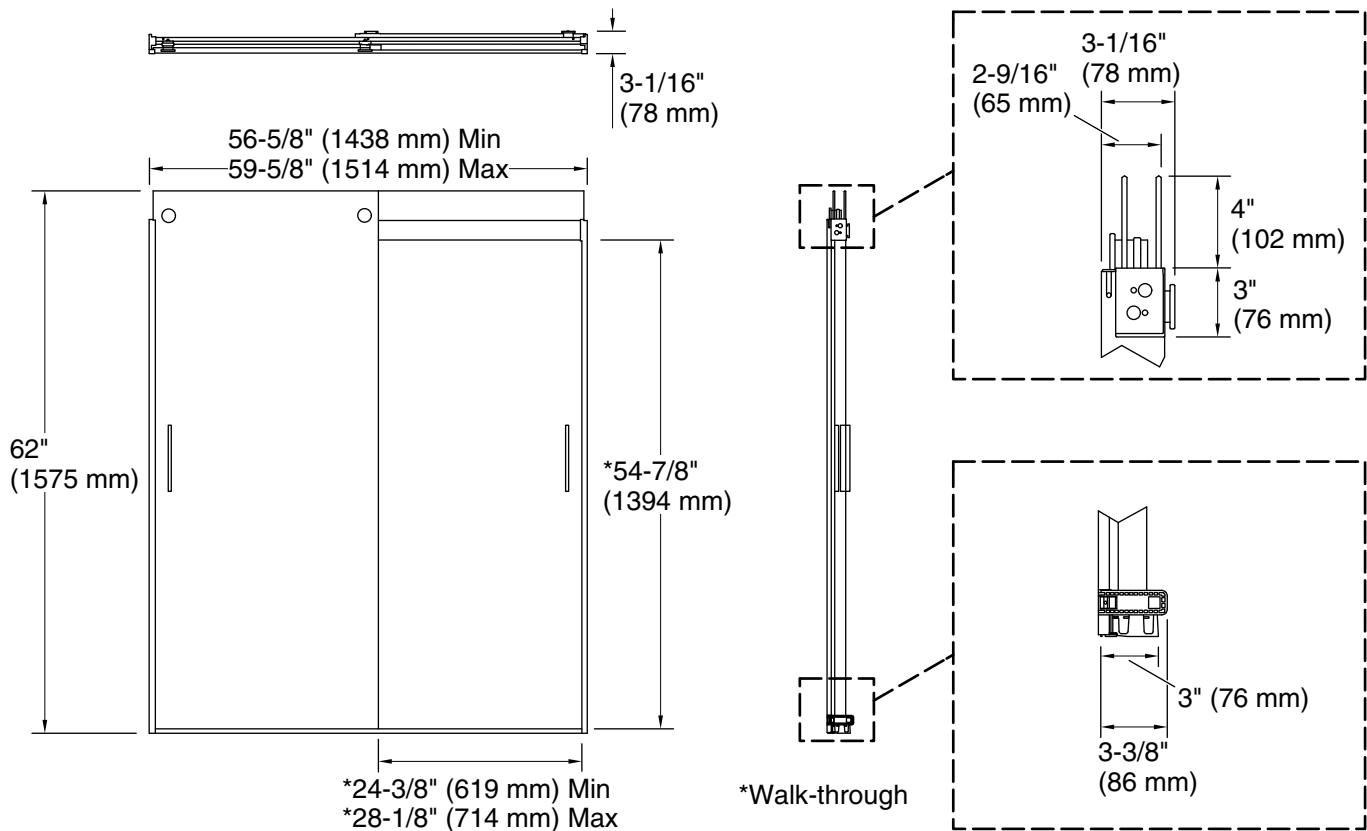

Material

- Frameless, 1/4" (6 mm) thick Crystal Clear tempered glass

Installation

- Sliding bath door
- Not for use in hospitality

Included Components

Additional Components:
Hardware kit

Codes/Standards

CPSC 16CFR 1201
ANSI Z97.1

Available Glass Options

Code	Description
L	Crystal Clear

Technical Information

All product dimensions are nominal.

Installation type: For bath installation

Base-To-Wall 1/2" (13 mm)

Radius – Max:

Glass coating: CleanCoat™

Notes

Install this product according to the installation guide.

If replacing a shower door, the narrow wall jamb design of this door may not cover the existing shower door holes.

The vertical opening should be a minimum of 64-1/2" (1638 mm) to allow for installation clearance.